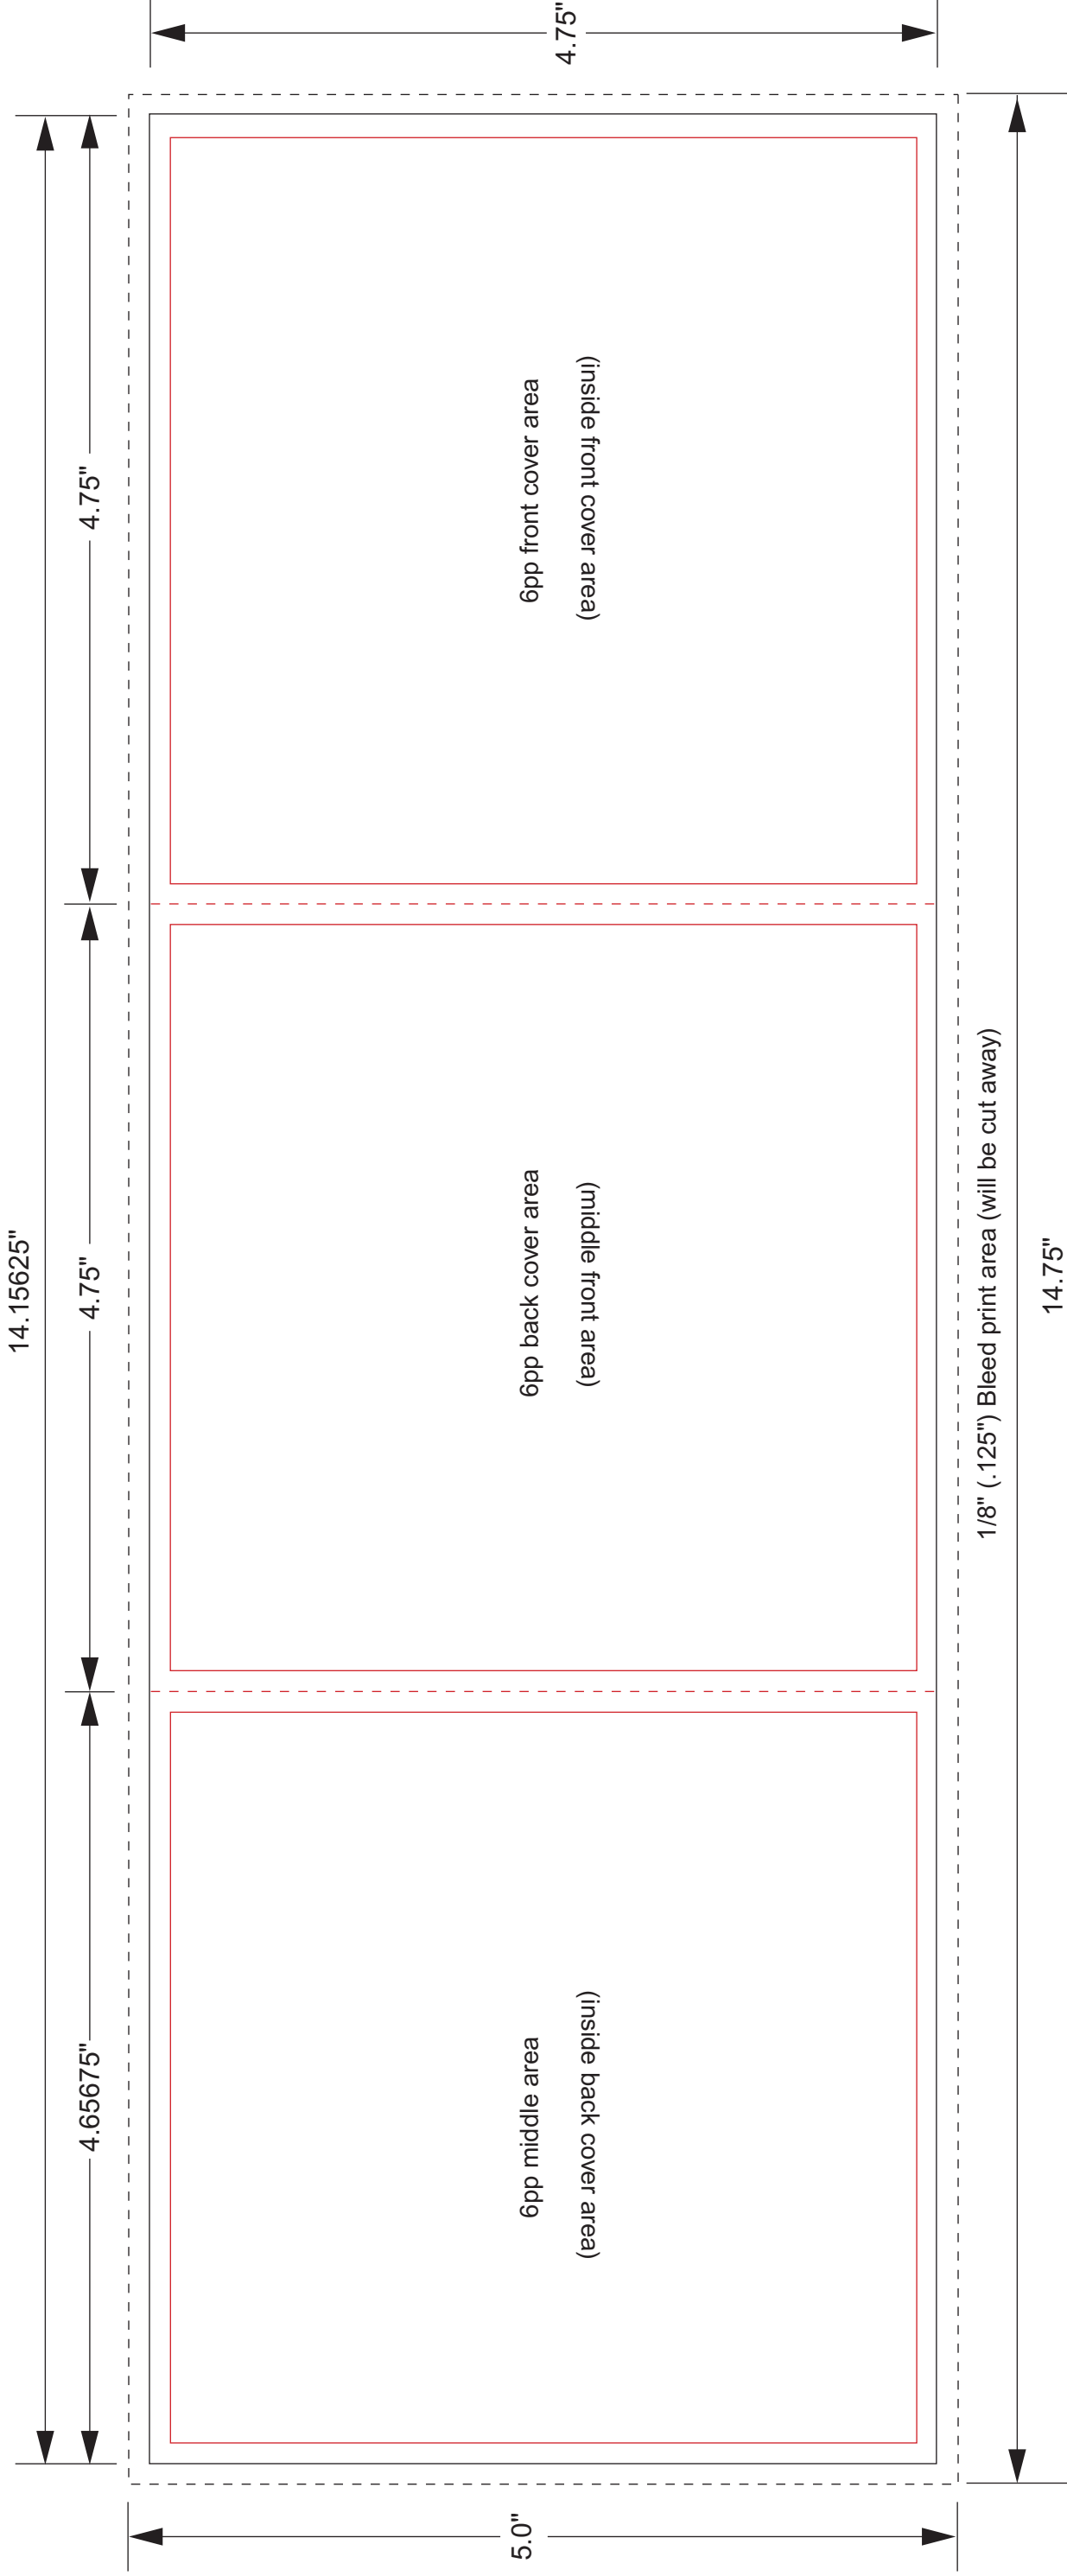

CD Jewel Case Insert (Shown at Actual size)

*Rotate template 180 degrees for layout of insert's inside panels